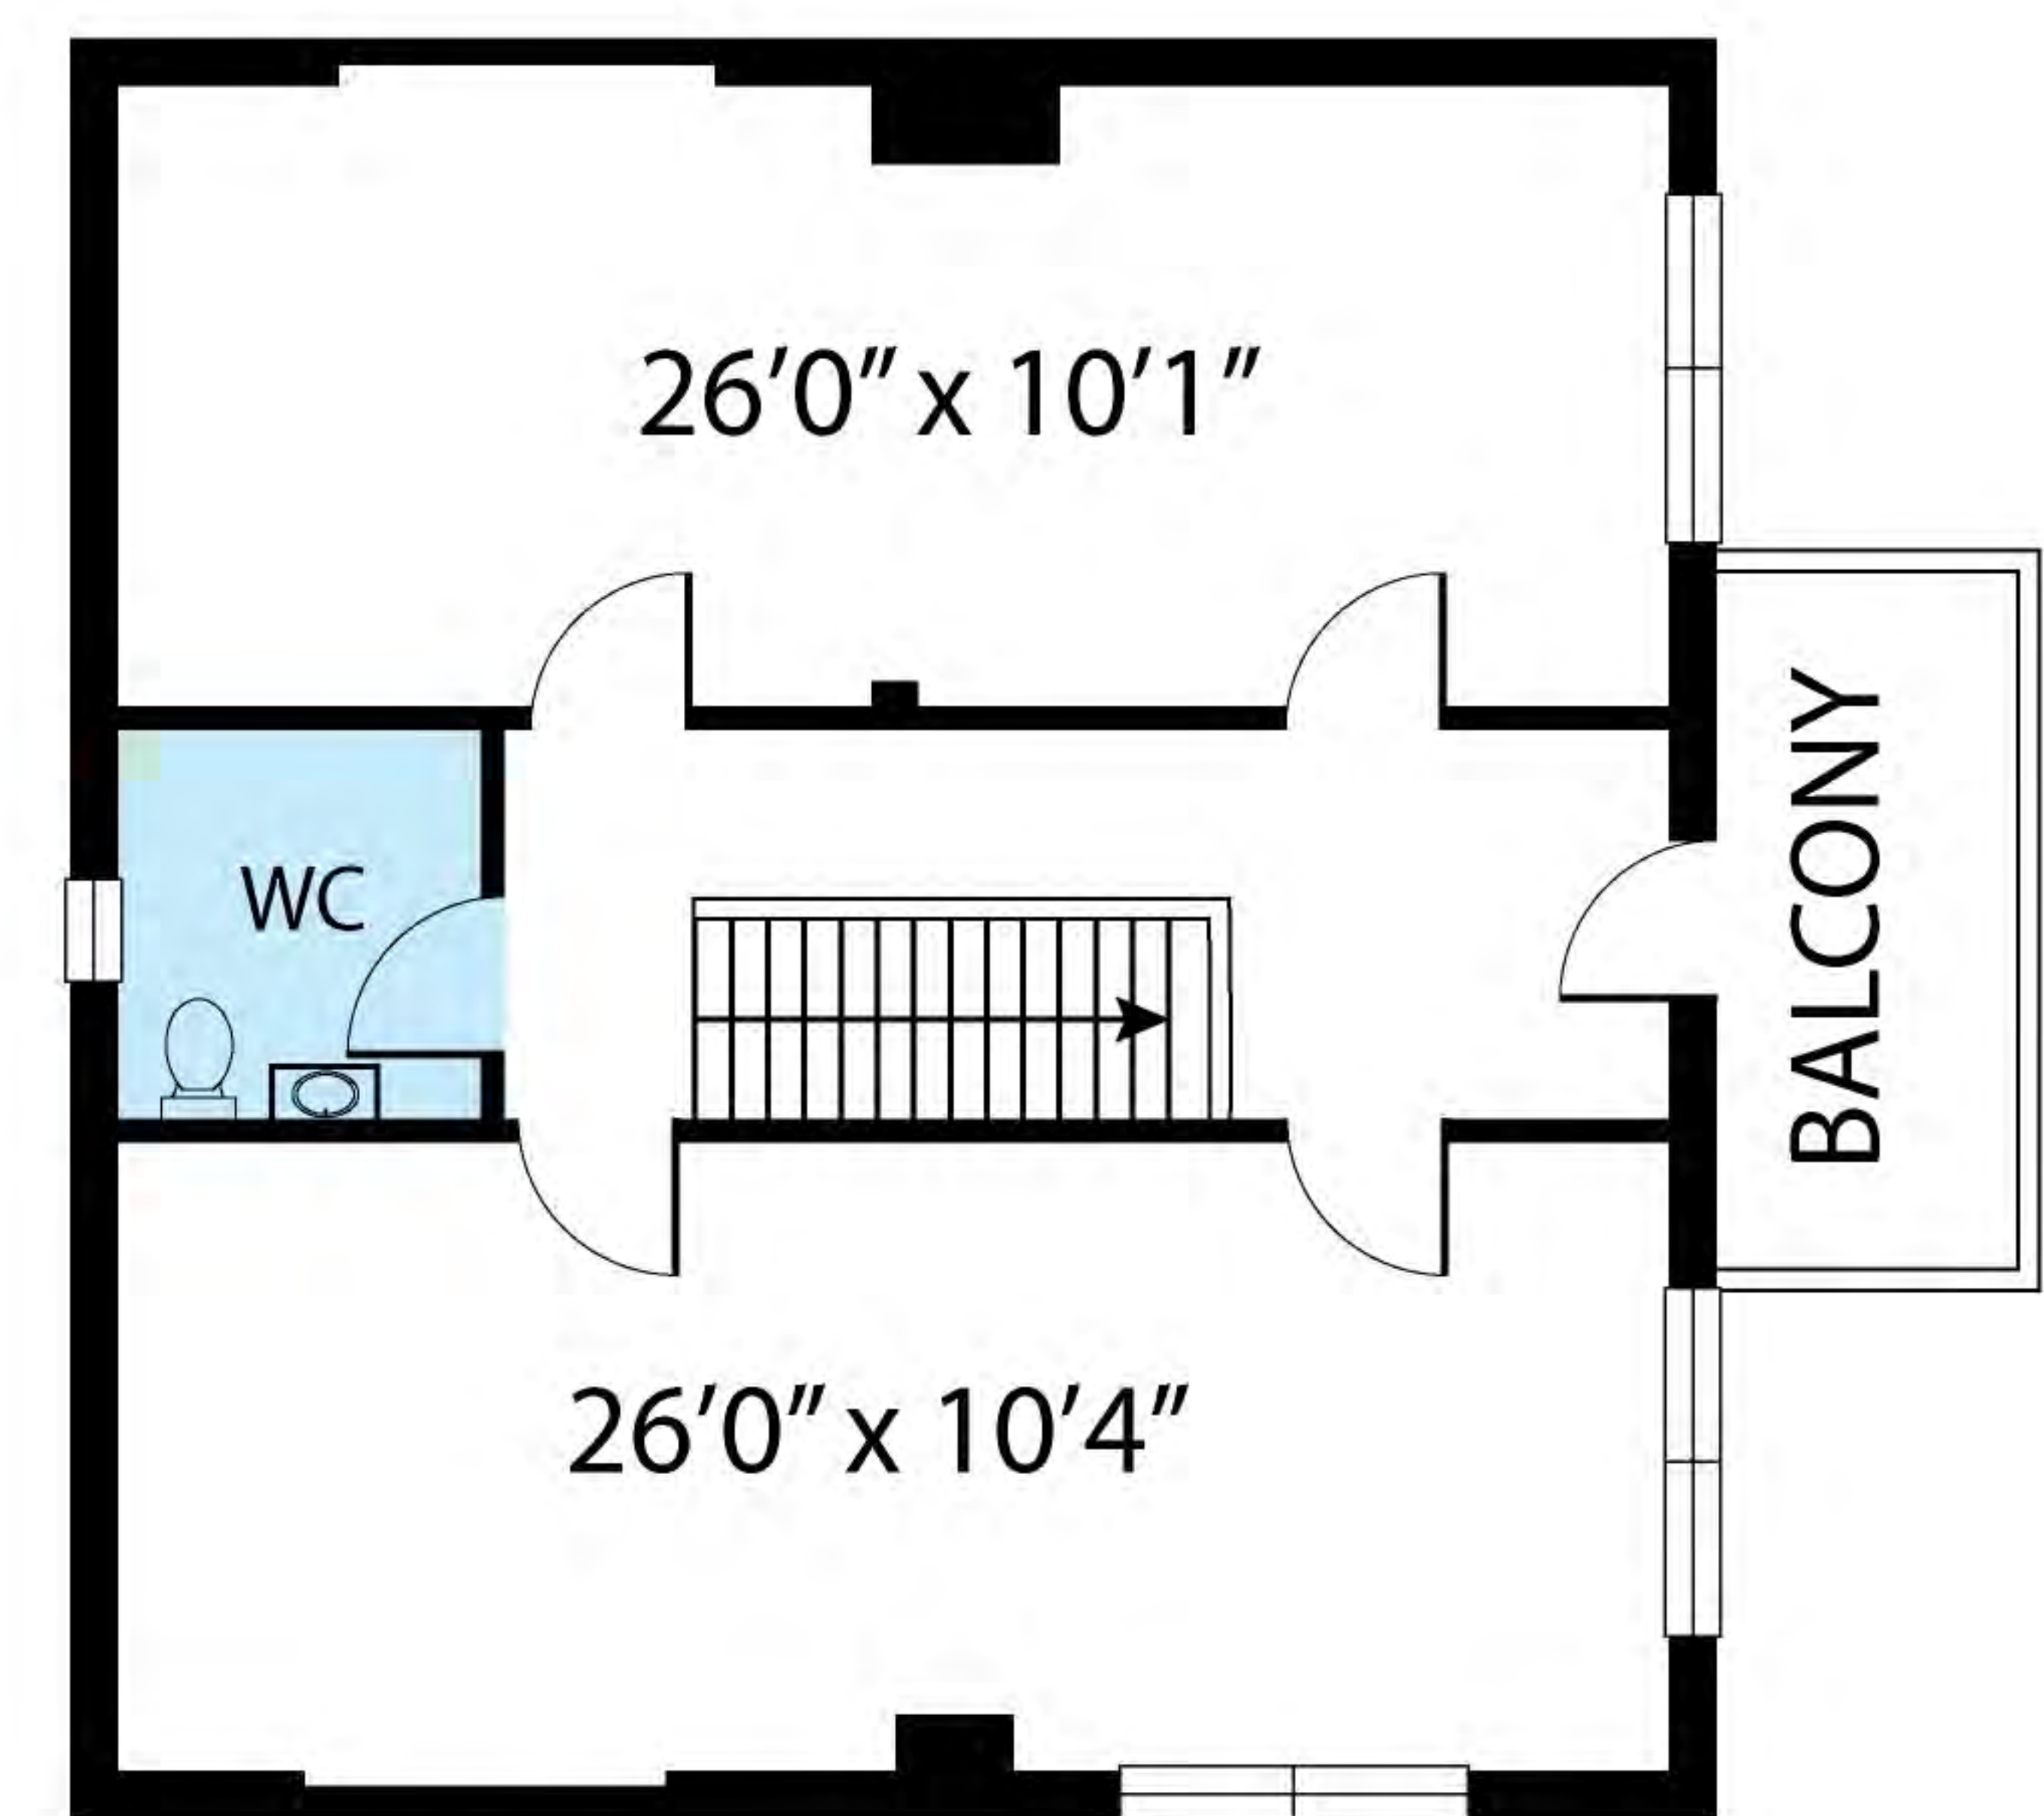

FIRST FLOOR

SECOND FLOOR

707 George Street, Enderby, BC, Canada, Enderby V0E 1V1  
TOTAL APPROX. FLOOR AREA 3,613 SQ.FT