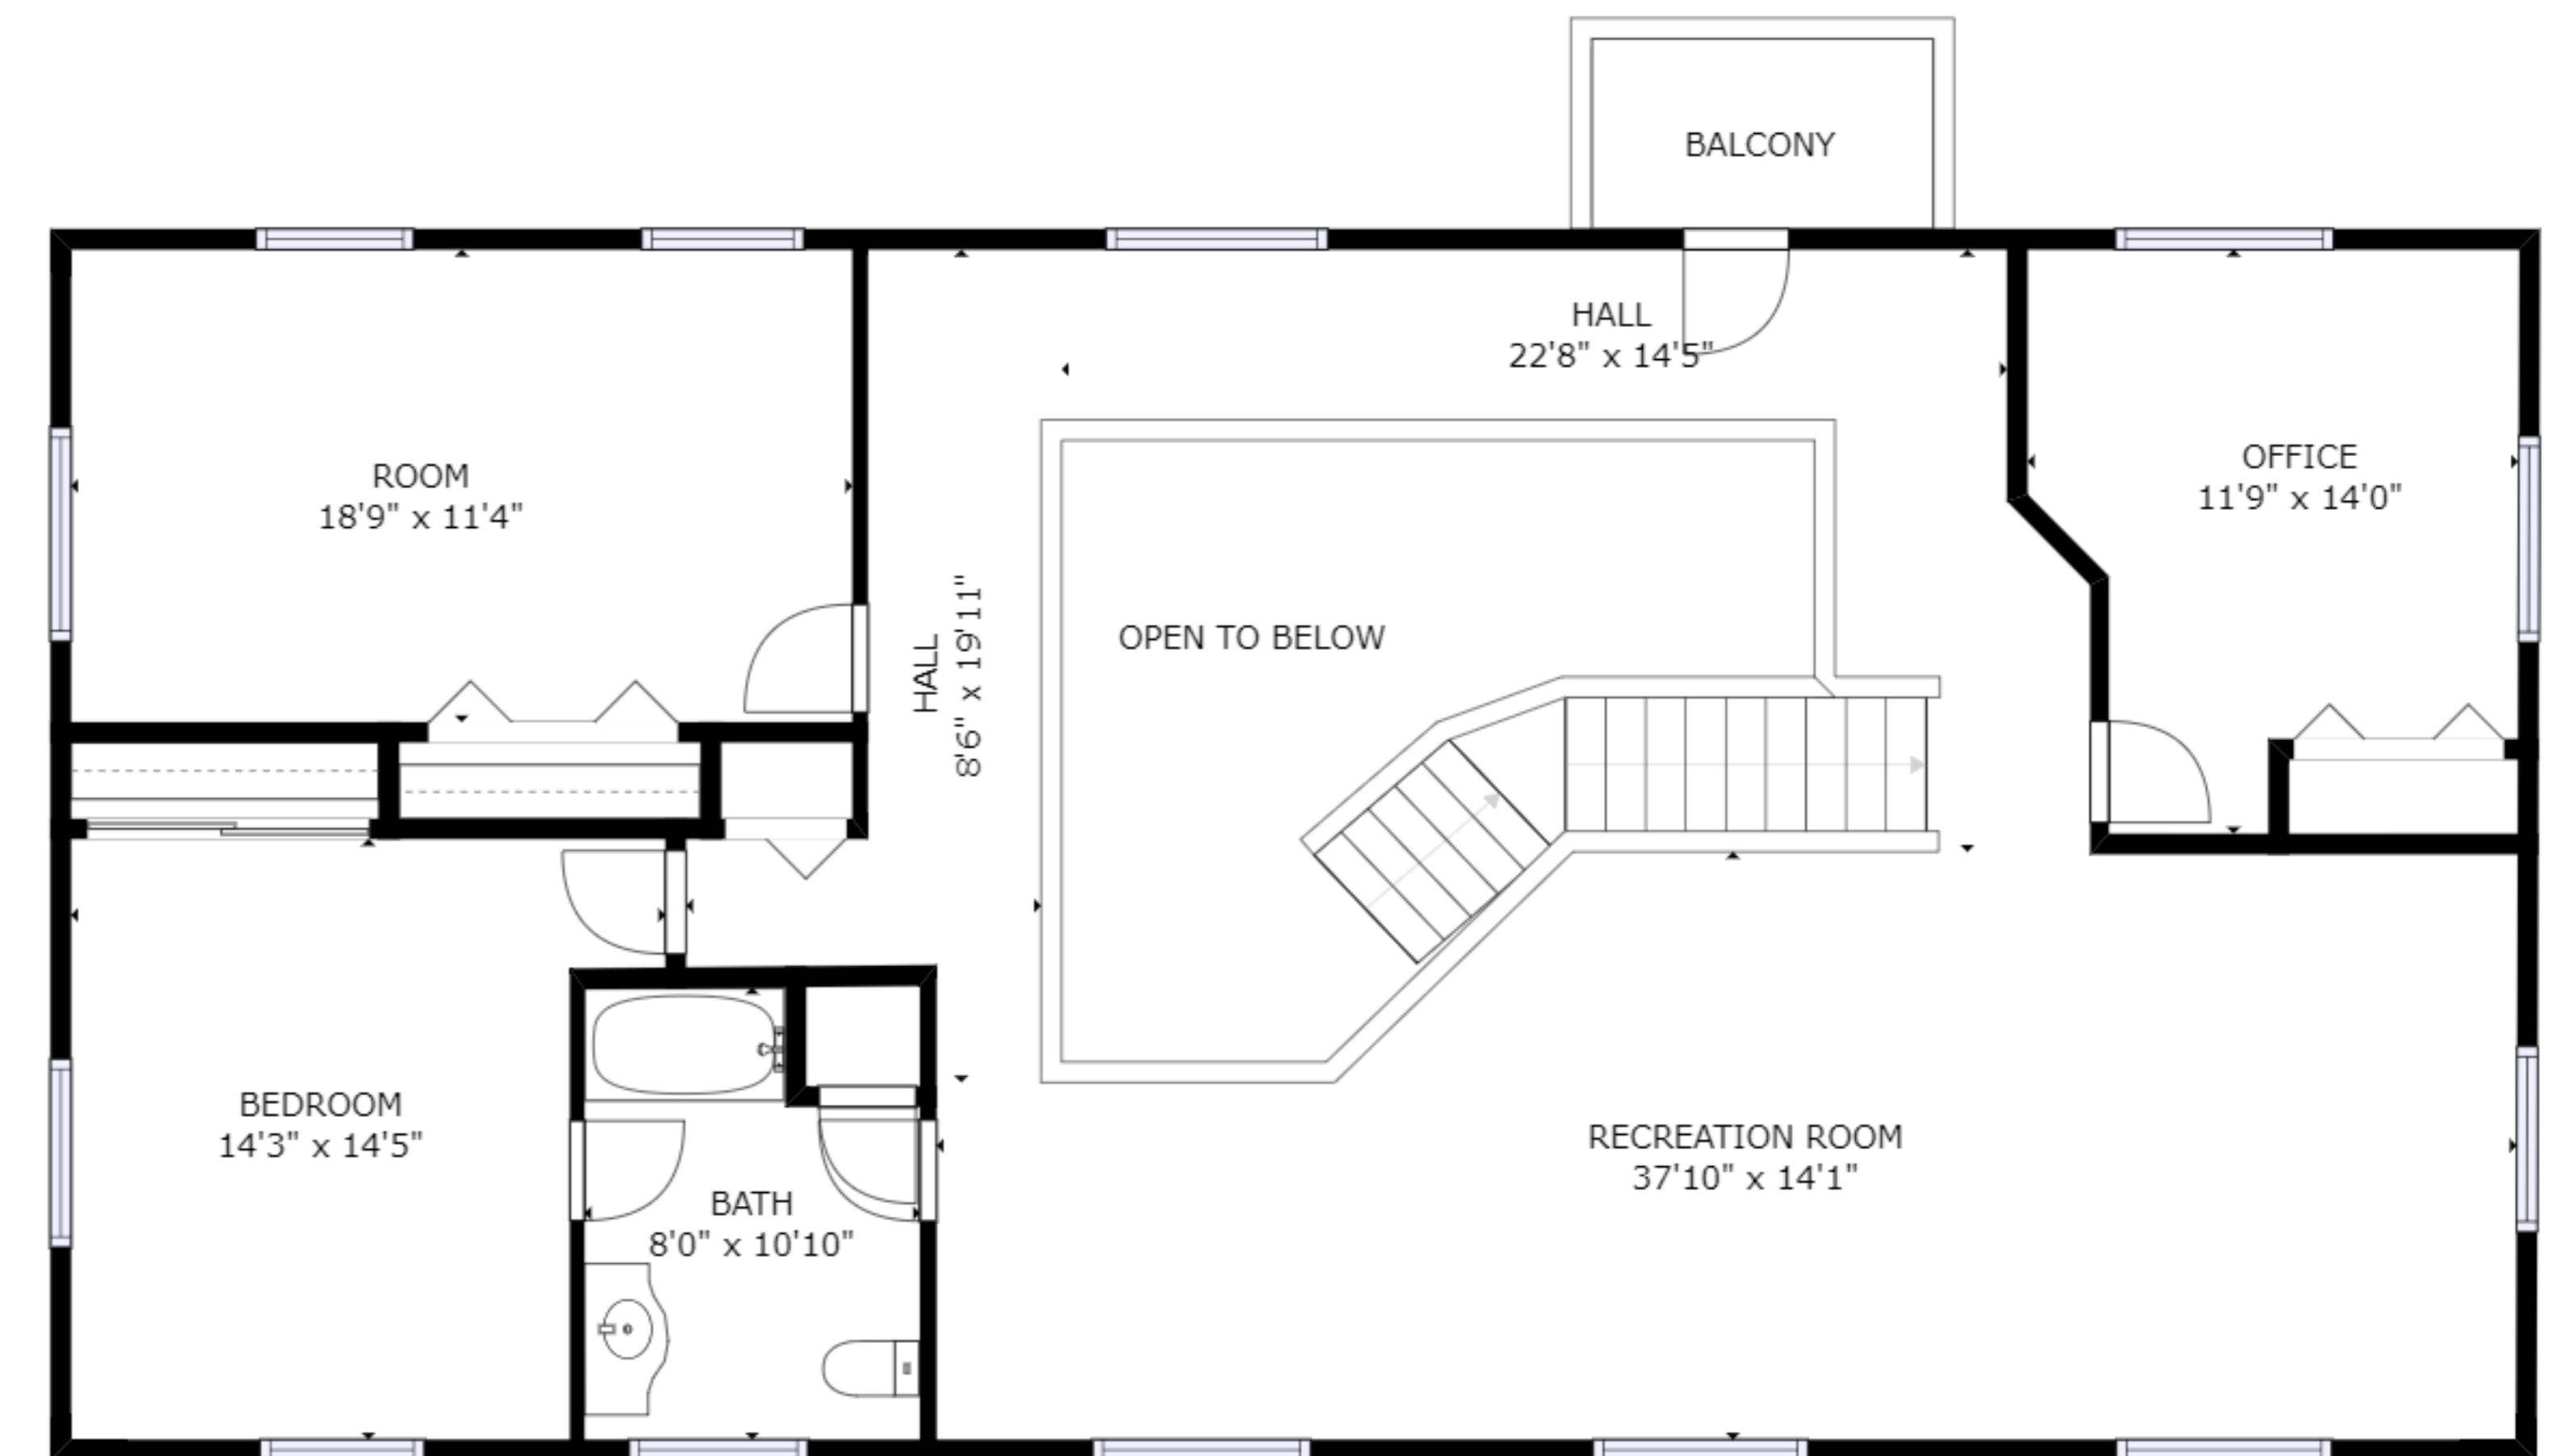

FLOOR 1

FLOOR 2

GROSS INTERNAL AREA
 FLOOR 1: 2477 sq ft, FLOOR 2: 1669 sq ft
 EXCLUDED AREAS: , GARAGE: 555 sq ft
 TOTAL: 4146 sq ft

SIZES AND DIMENSIONS ARE APPROXIMATE, ACTUAL MAY VARY.